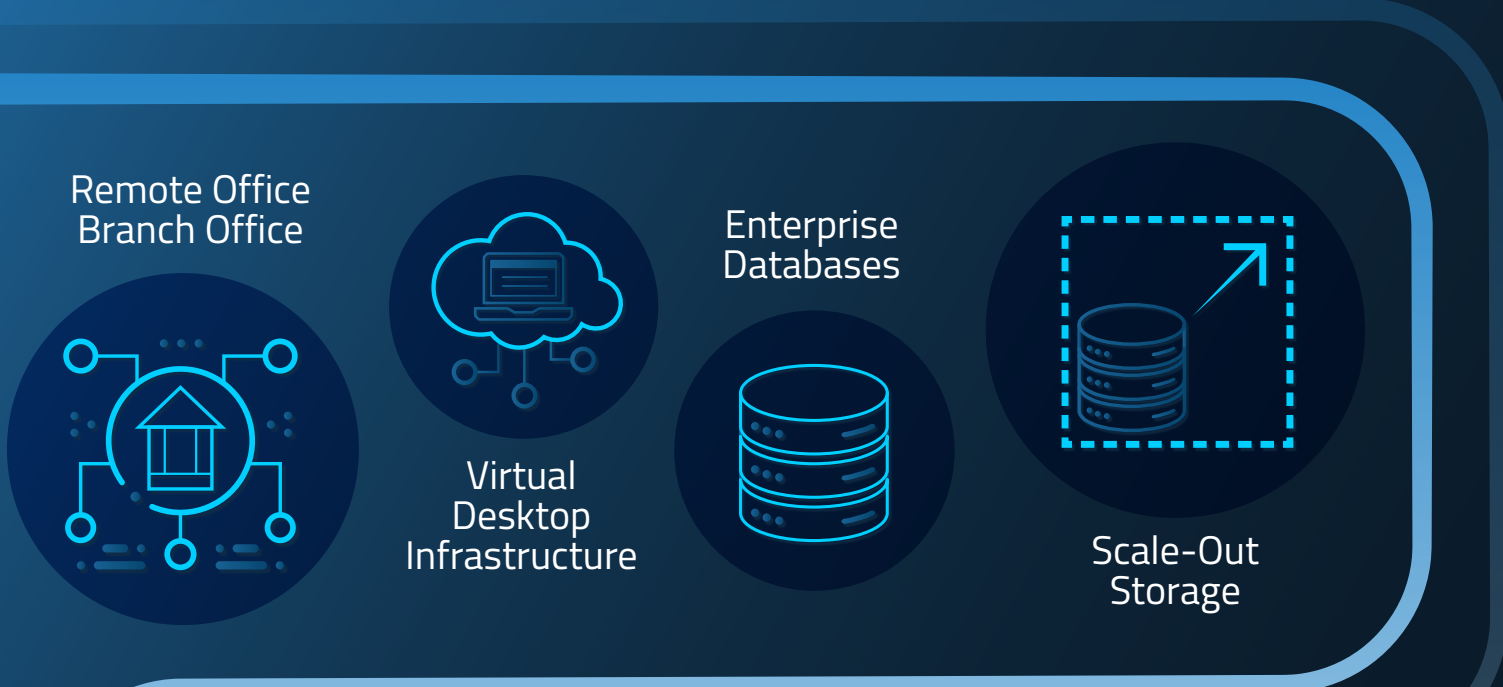

SMALL FOOTPRINT

EXCEPTIONAL PERFORMANCE

Dell integrated system for Microsoft Azure Stack HCI with KIOXIA PM6 Series 24G SAS SSDs

SINGLE SOCKET 2-NODE AZURE STACK HCI CLUSTER WITH KIOXIA PM6 SERIES 24G SAS SSDS

Exceptional performance and scalability with consistent latency optimized for IoT type workloads, and ROBO environments

LINEAR SCALING WITH CONSISTENT LATENCY

2 Nodes

32 VMs

792K IOPS

0.14 ms Latency

3 Nodes